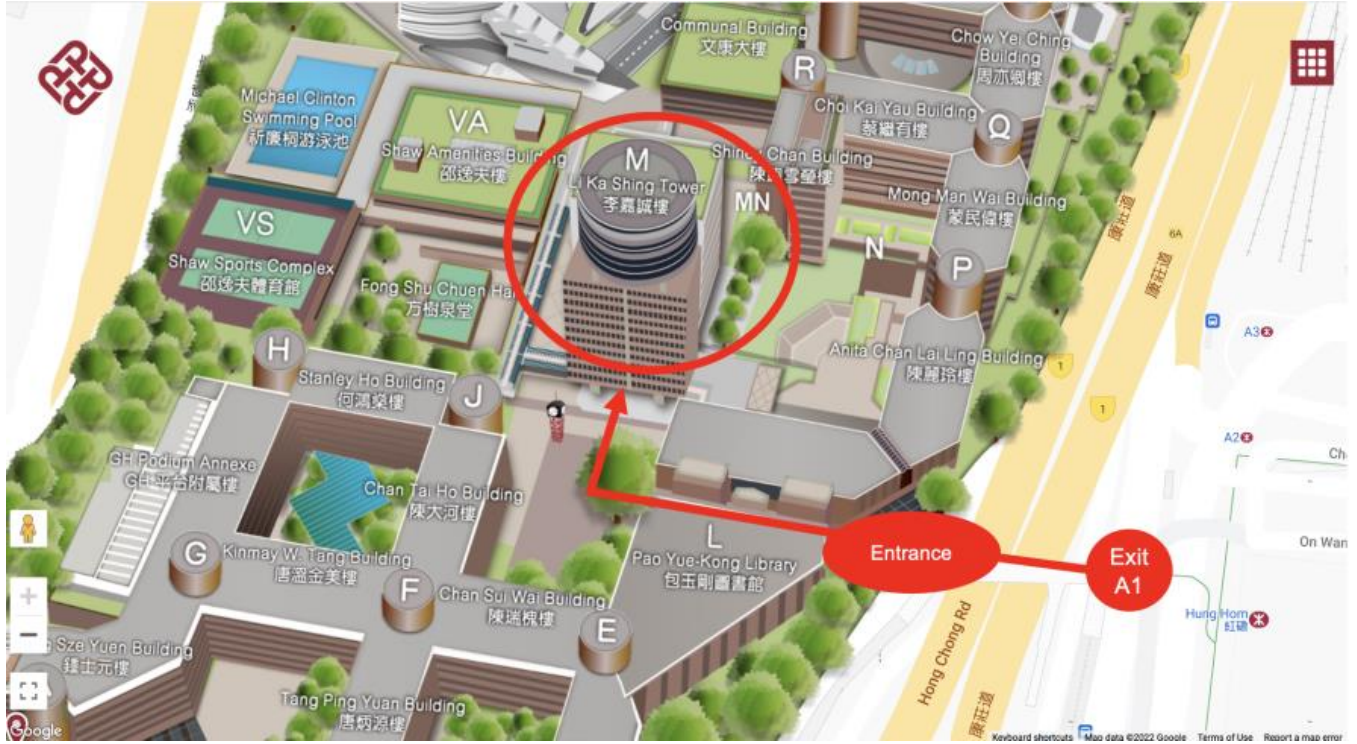

Direction to the Conference Place at PolyU - M1603 & M1607

Walking Direction from MTR Station Exit A1

Walking Direction from Main Entrance of PolyU - Cheong Wan Road